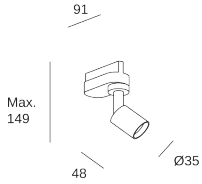

Key Tub

LedsC4 Team

TC-0485-NEG

Spotlight Key Tub GU10 8W Black IP20

TECHNICAL FEATURES

Luminaire total power : 8W

Structure material : Aluminium

Structure finish : Black

Diffuser material : Glass

Diffuser finish : Transparent

Max. size of light bulb : NA/50 mm

Recommended light bulb : GU10

Voltage / frequency : 100-240V/50-60Hz

Warranty : 2 Years

Easily recyclable luminaire

LUMINOTECHNIC FEATURES

Lampholder	Quantity	Light source power (W)	Correlated Colour Temperature (CCT)
GU10	1	Max. power 8W	-

LOGISTICS

Net weight (kg): 0.19

Packaged weight (kg): 0.24

Packaging: 90mm x 50mm x 140mm

White trimless recessed installation kit

Structure material:
Dimensions: NA x NA x NA
Net weight (kg): 0.19

71-5953-60-00

Black trimless recessed installation kit

Structure material:
Dimensions: NA x NA x NA
Net weight (kg): 0.19