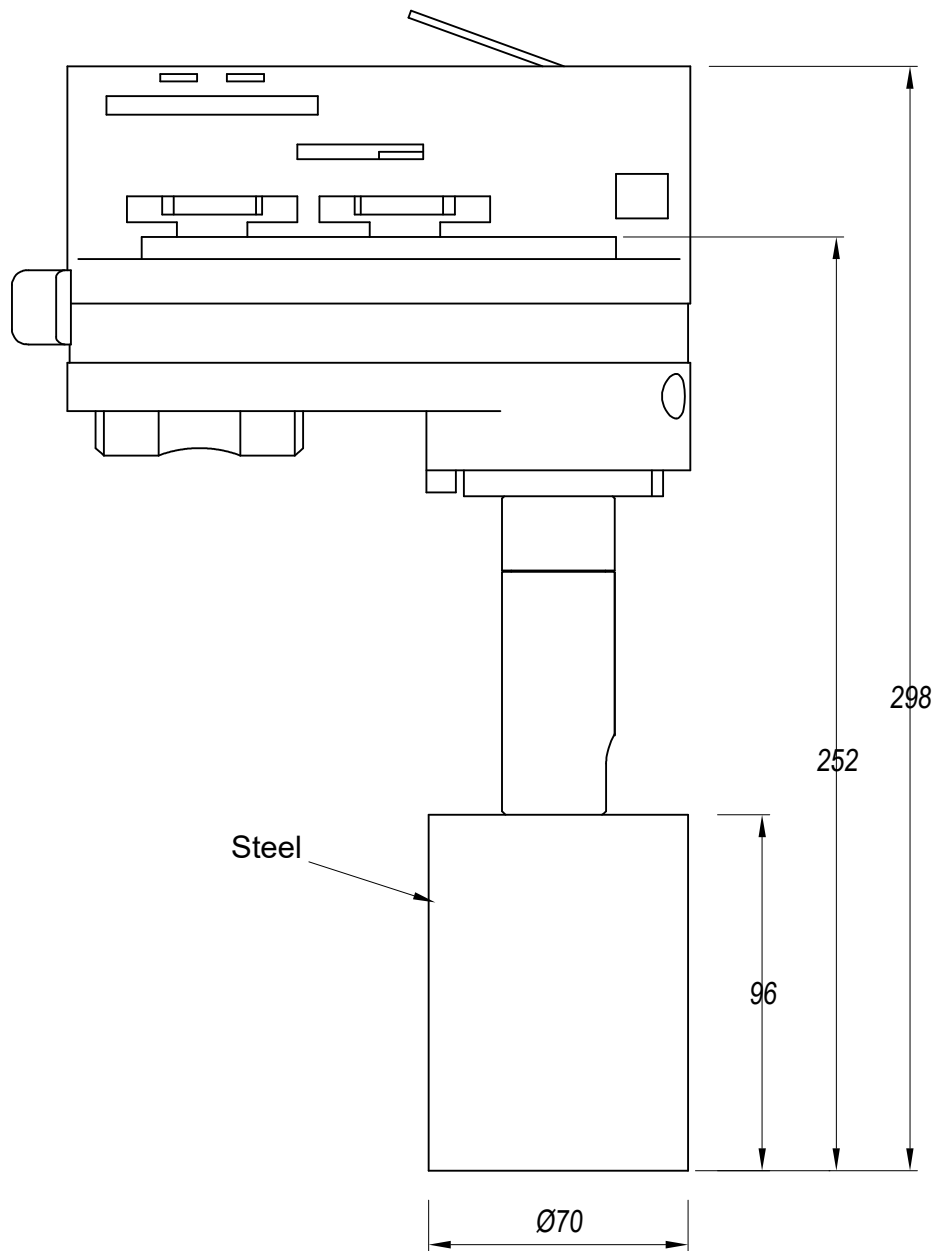

Diffuser material : Glass

Diffuser finish : Transparent

Max. size of light bulb : NA/50 mm

Recommended light bulb : GU10

Voltage / frequency : 100-240V/50-60Hz

Warranty : 2 Years

Easily recyclable luminaire

LUMINOTECHNIC FEATURES

Lampholder	Quantity	Light source power (W)	Correlated Colour Temperature (CCT)
GU10	1	Max. power 8W	-

LOGISTICS

Net weight (kg): 0.19

Packaged weight (kg): 0.24

Packaging: 90mm x 50mm x 140mm

White trimless recessed installation kit

Structure material:
Dimensions: NA x NA x NA
Net weight (kg): 0.19

71-5953-60-00

Black trimless recessed installation kit

Structure material:
Dimensions: NA x NA x NA
Net weight (kg): 0.19

Key

TC-0485

FOR
LIGHT