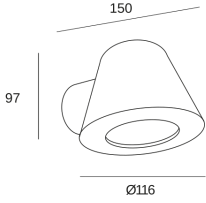

PX-0346-BLA

Wall fixture IP44 CONE GU10 8 White

TECHNICAL FEATURES

Luminaire total power : 8W
 Structure material : Stainless steel AISI201
 Structure finish : White
 Diffuser material : Glass
 Diffuser finish : Transparent
 Recommended light bulb : GU10