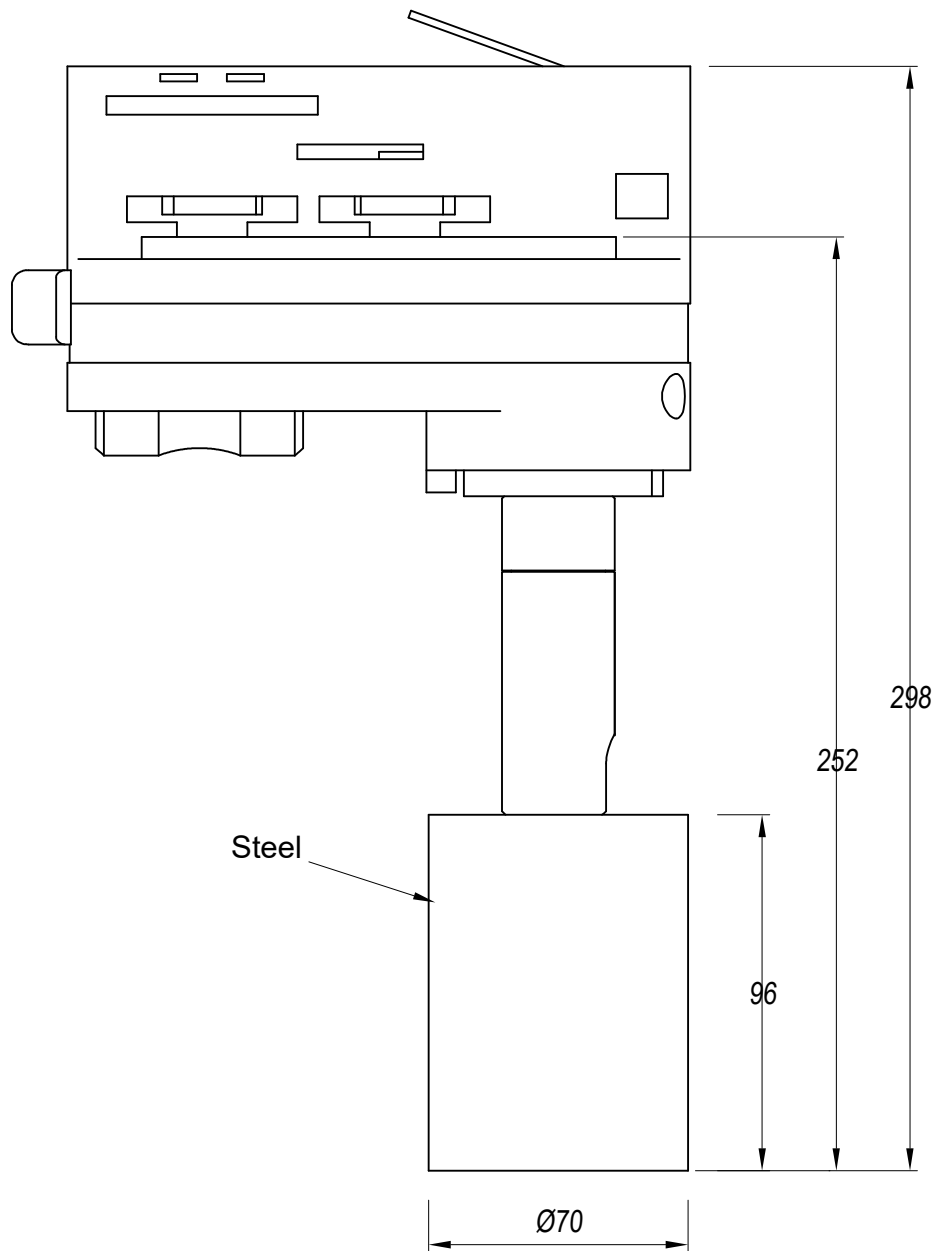

LUMINOTECHNIC FEATURES

Lampholder	Quantity	Light source power (W)	Correlated Colour Temperature (CCT)
GU10	1	Max. power 8W	-

LOGISTICS

Net weight (kg): 0.19

Packaged weight (kg): 0.24

Packaging: 90mm x 50mm x 140mm

White trimless recessed installation kit

Structure material:
Dimensions: NA x NA x NA
Net weight (kg): 0.19

71-5953-60-00

Black trimless recessed installation kit

Structure material:
Dimensions: NA x NA x NA
Net weight (kg): 0.19

Key

TC-0485

FOR
LIGHT

1
GU10

2
A B

3
OFF

4
OFF

5