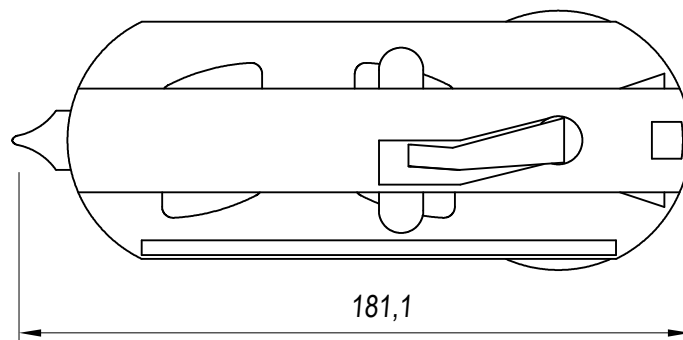

LUMINOTECHNIC FEATURES

Lampholder	Quantity	Light source power (W)	Correlated Colour Temperature (CCT)
GU10	1	Max. power 8W	-

LOGISTICS

Net weight (kg): 0.19

Packaged weight (kg): 0.24

Packaging: 90mm x 50mm x 140mm

White trimless recessed installation kit

Structure material:
Dimensions: NA x NA x NA
Net weight (kg): 0.19

71-5953-60-00

Black trimless recessed installation kit

Structure material:
Dimensions: NA x NA x NA
Net weight (kg): 0.19