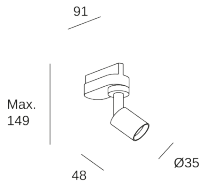

Key Tub

LedsC4 Team

TC-0485-BLA

Spotlight Key Tub GU10 8W White IP20

TECHNICAL FEATURES

Luminaire total power : 8W

Structure material : Aluminium

Structure finish : White

Diffuser material : Glass

Diffuser finish : Transparent

Max. size of light bulb : NA/50 mm

Recommended light bulb : GU10

Voltage / frequency : 100-240V/50-60Hz

Warranty : 2 Years

Easily recyclable luminaire

LUMINOTECHNIC FEATURES

Lampholder	Quantity	Light source power (W)	Correlated Colour Temperature (CCT)
GU10	1	Max. power 8W	-

LOGISTICS

Net weight (kg): 0.19

Packaged weight (kg): 0.24

Packaging: 90mm x 50mm x 140mm

White trimless recessed installation kit

Structure material:
Dimensions: NA x NA x NA
Net weight (kg): 0.19

71-5953-60-00

Black trimless recessed installation kit

Structure material:
Dimensions: NA x NA x NA
Net weight (kg): 0.19