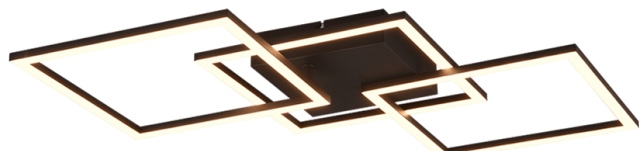

Ceiling lamp

TRAIL – R64493132

incl. 1x SMD, 31W · 1x 3550lm, 3000K

- Slewable
- Wall- & ceiling mounting
- IP20

The TRAIL luminaire is a guaranteed eye-catcher on any ceiling or wall! The geometric design of the luminaire can be swivelled individually and transforms the individual elements into versatile light sources. The tasteful light art is an elegant accessory in the interior of your living or sleeping area and skilfully enhances any room to create a feel-good space. The combination of timeless design in matt black and high-quality metal makes the TRAIL a special decorative element in your home. The luminaire also features modern LED technology, which is characterised by high light quality and energy efficiency. Compared to conventional halogen light sources, up to 80% of energy costs can be saved. LED light sources also have a long service life, produce less heat and protect the environment.

Material construction

Metal · Black mat

Product dimensions

Width: 74cm
Height: 7cm
Depth: 35cm
Weight: 0,9kg

Technical data

Light source: SMD – LED (integrated)
Watt: 31W
Lumen: 1x 3550lm
Kelvin: 3000K
Color rendering (CRI): > 80 CRI
Lifetime: 20000H
Switching cycles: 15000x ON/OFF