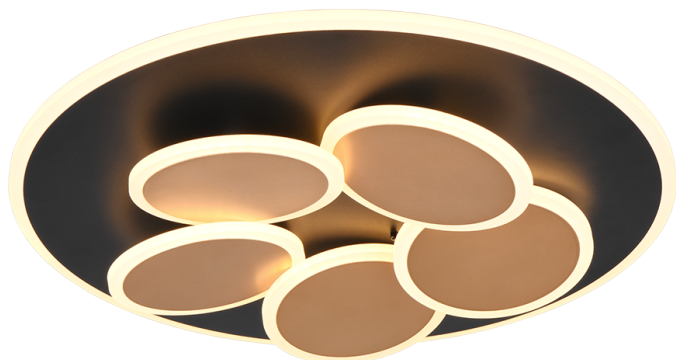

Ceiling lamp

MANDALA – 653210680

incl. 1x SMD, 35W · 1x 4200lm, 2700 – 6500K

- Remote control
- Integrated dimmer
- Light color infinitely variable
- Night light
- Dimmable via switch
- Not suitable for external dimmer
- Wall- & ceiling mounting
- Memory function
- IP20

Material construction

Metal · black-gold

Product dimensions

Height: 7cm
Diameter: 49cm
Weight: 2,8kg

Technical data

Light source: SMD – LED (integrated)
Watt: 35W
Lumen: 1x 4200lm
Kelvin: 2700 – 6500K
Color rendering (CRI): > 80 CRI
Lifetime: 30000H
Switching cycles: 15000x ON/OFF

EAN Code: 4017807614091
Customs number: 94051190900

Packaging dimensions & weight

Quantities: 1
Width: 51cm
Height: 51cm
Depth: 9,5cm
Weight: 3,4kg