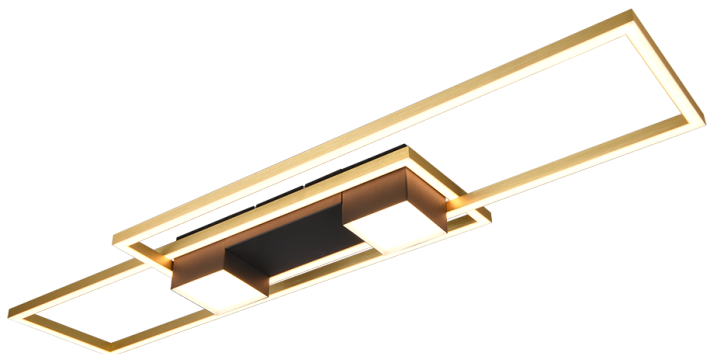

Ceiling lamp

ALBANY – 647710480

incl. 1x SMD, 37W · 1x 4300lm, 2700 - 6500K

- Remote control
- Integrated dimmer
- Light color infinitely variable
- Night light
- Dimmable via switch
- Ceiling mounting
- Memory function
- IP20

Material construction

Aluminium · black-gold

Product dimensions

Width: 100cm
Height: 8cm
Depth: 28cm
Weight: 1,6kg

Technical data

Light source: SMD – LED (integrated)
Watt: 37W
Lumen: 1x 4300lm
Kelvin: 2700 - 6500K
Color rendering (CRI): > 80 CRI
Lifetime: 25000H
Switching cycles: 25000x ON/OFF