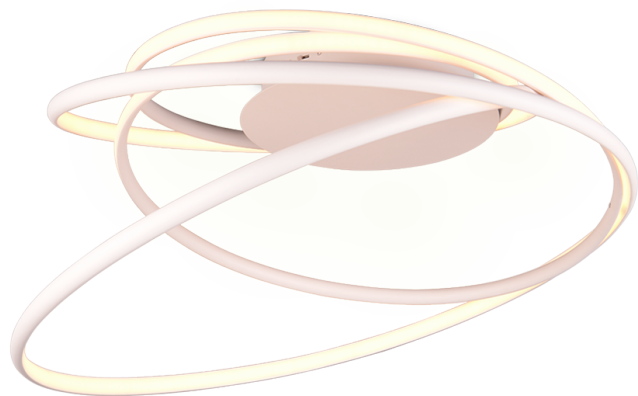

Ceiling lamp

NALA – 644310131

incl. 1x SMD, 57W · 1x 6800lm,
2300+3000+4000K

- **Dimmable via switch**
- **Ceiling mounting**
- **Not suitable for external dimmer**
- **Registered model**
- **IP20**
- **Colours directly adjustable at the lamp**

The extraordinary lights in the NALA range impress with their curved design. Consisting of several dynamic lighting elements, the ceiling light becomes a central eye-catcher on the living room or bedroom ceiling. In addition to its design, the light offers practical functions. The integrated SWITCH dimmer makes it possible to adjust the brightness in three stages (100%, 50% and 25%) using a conventional light switch. You can also use the DIP SWITCH directly on the luminaire to choose from three different light colours to create the atmosphere you want. The combination of design and a matt white surface gives the NALA pendant light a very special touch. The luminaire also features modern LED technology, which is characterised by high light quality and energy efficiency. Compared to conventional halogen light sources, up to 80% of energy costs can be saved. LED light sources also have a long service life, produce less heat and protect the environment.

Material construction

Metal · White mat

Product dimensions

Height: 35cm
Diameter: 72cm
Weight: 2,8kg

Technical data

Light source: SMD – LED (integrated)
Watt: 57W
Lumen: 1x 6800lm
Kelvin: 2300+3000+4000K
Color rendering (CRI): > 80 CRI
Lifetime: 30000H
Switching cycles: 15000x ON/OFF