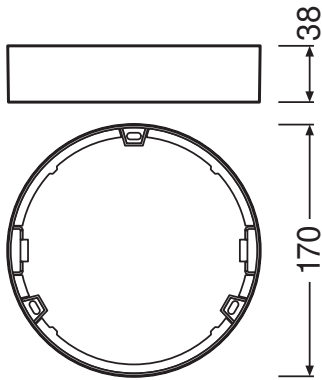

PRODUCT DATASHEET

DL SLIM FRAME DN 155 WT

DOWNLIGHT SLIM ROUND FRAME | Surface mounting frame, round shape

Areas of application

- General illumination
- Public areas
- Stairways
- Corridors
- Foyers
- Shops

Product benefits

- Cable entry on the side for electrical connection with low profil
- Easy installation thanks to included drilling template

Product features

- Low mounting depth
- Robust polycarbonate casing
- Mounting accessories included

TECHNICAL DATA

Dimensions & Weight

| | |
|----------------|----------|
| Diameter | 170,0 mm |
| Height | 38 mm |
| Product weight | 50.00 g |

Materials & Colors

| | |
|---------------|-------|
| Product color | White |
|---------------|-------|

DOWNLOAD DATA

Documents and certificates

User instruction

Tender texts

Tender documents

LOGISTICAL DATA

| Product code | Packaging unit (Pieces/Unit) | Dimensions (length x width x height) | Gross weight | Volume |
|---------------|------------------------------|--------------------------------------|--------------|-----------------------|
| 4058075079175 | Folding box 1 | 43 mm x 180 mm x 180 mm | 101.00 g | 1.39 dm ³ |
| 4058075079182 | Shipping box 6 | 280 mm x 190 mm x 200 mm | 794.00 g | 10.64 dm ³ |