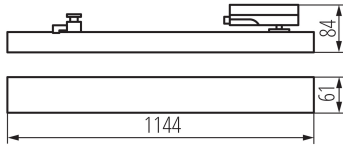

Track light projector

Correlated colour temperature [K]: 3000 / 3500 / 4000

Colour consistency in McAdam ellipses: 6

Colour rendering index: 90

Service life [h]: 50000

Number of on/off cycles: ≥ 30000

Lighting angle [°]: 90

Ambient temperature range to which the product can be exposed: 5+25

Enclosure material: aluminum alloy

Lighting-fixture angle regulation [°]: +45/-45

IP class: 20

LOGISTIC DATA:

Unit of measurement: unit

Packaging method: 12

Number of units in the secondary packaging: 1

Number of units in the packaging: 12

Net unit weight [g]: 1260

Grammage [g]: 1655.83

Gross unit weight [g]: 1544

Length of a unit pack [cm]: 117

Width of a unit pack [cm]: 10.5

Height of a unit pack [cm]: 8.5

Weight of a cardboard box [kg]: 19.86996

Width of a cardboard box [cm]: 37

Height of a cardboard box [cm]: 34.5

Length of a cardboard box [cm]: 119

Volume of a cardboard box [m³]: 0.151904

ADDITIONAL INFORMATION:

- 5 years Warranty under the terms of the warranty statement, available on our website