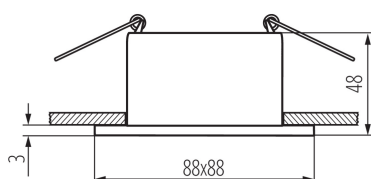

36210 GLOZO DSL W/W

Ring for spotlight fittings

5905339362100

Ø75 mm

Kanlux GLOZO is a large family of decorative rings. They have a modular housing: a base in two shapes and colors and a reflector in 4 colors in mat or mirror finish. It gives us a lot of possibilities to arrange the combination of the same or different color solutions.

GENERAL DATA:

Colour: white

Place of assembly: Recessed mount in the ceiling

Place of application: Indoors

Minimum distance from the illuminated object: 0,5m

Decorative ring without a ceramic frame: yes

The product is not suitable to be covered with a heat-insulating material: yes

Length [mm]: 88

Width [mm]: 88

Height [mm]: 48

Assembly hole [mm]: Ø75

TECHNICAL DATA:

Rated voltage [V]: 12 AC; 12 DC; 220-240 AC

Maximum power [W]: max 10

Class of protection against electric shock: II/III

Light source: MR16/PAR16

Light source included: no

Cap: Gx5,3/GU10

Ambient temperature range to which the product can be exposed: 5÷25

Enclosure material: aluminum alloy

Lighting-fixture angle regulation: none

IP class: 20

LOGISTIC DATA:

Packaging method: 1