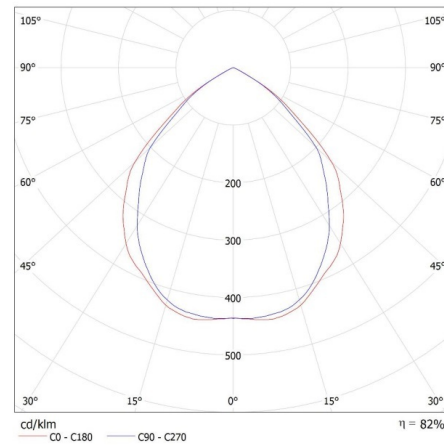

ADDITIONAL INFORMATION:

- Decorative ring without a ceramic frame

KANLUX S.A. (kat 35283) ELICEO DSO W/G + IQ-LED ... 6,5W / LDC (Polar)

Luminaire: KANLUX S.A. (kat 35283) ELICEO DSO W/G + IQ-LED ... 6,5W
Lamps: 1 x IQ-LED GU10 6,5W-WW