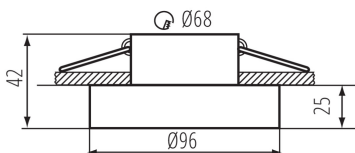

Ring for spotlight fittings

5905339352835

unique
LIGHT
effect

HIGH
quality
finish

Kanlux ELICEO are decorative rings (fixed downlights) with an unusual lighting effect. In addition to the main light source, they also have two luminous rings in the housing, which gives a unique decorative effect. They are available in three colour versions: white, black and white-gold. You can choose your own luminaire for the rings, which will allow you to adapt Kanlux ELICEO to your installation (12V or 230V).

GENERAL DATA:

Colour: white / gold

Place of assembly: Recessed mount in the ceiling

Place of application: Indoors

Minimum distance from the illuminated object : 0,5m

Decorative ring without a ceramic frame: yes

The product is not suitable to be covered with a heat-insulating material: yes

Height [mm]: 42

Diameter [mm]: 96

Assembly hole [mm]: Ø68

TECHNICAL DATA:

Rated voltage [V]: 12 AC; 12 DC; 220-240 AC

Maximum power [W]: max 10

Class of protection against electric shock : II/III

Light source: MR16/PAR16

Light source included: no

Cap: Gx5,3/GU10

Ambient temperature range to which the product can be exposed: 5÷25

Enclosure material: aluminum alloy

Lighting-fixture angle regulation : none

IP class: 20

LOGISTIC DATA:

Unit of measurement: unit

Packaging method: 50

Number of units in the secondary packaging : 1

Number of units in the packaging: 50

Net unit weight [g]: 136

Grammage [g]: 204.8

Gross unit weight [g]: 170

Length of a unit pack [cm]: 10

Width of a unit pack [cm]: 5