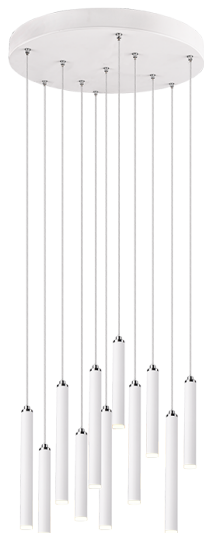

Pendant

TUBULAR – 321691131

incl. 11x SMD LED, 2,8W · 11x 350lm, 3000K

- **Dimmable via switch**
- **Ceiling mounting**
- **IP20**
- **Adjustable in height**

The stylish design of the pendant luminaire makes the TUBULAR an ultimate eye catcher. As targeted illumination above the dining table, the luminaire is particularly effective and provides optimal lighting conditions. An integrated SWITCH dimmer allows the brightness to be graded from 100% to 50% and 25% via a conventional light switch. The 11-light pendant lamp has a maximum height of 150 cm. The individual light sources vary in length from 22 to 36 cm and can be shortened independently of each other to create an individual image. The pendulum in matt white can be integrated wonderfully into modern living spaces where it creates a pleasant atmosphere. The lamp also features a modern LED technology, which is characterised by excellent lighting quality and energy efficiency. Compared to conventional halogen lamps, up to 80% of energy costs can be saved. In addition, LED light sources have a long service life, produce less heat and are environmentally friendly.

Material construction

Metal · White mat

Product dimensions

Height: 150cm
Diameter: 40cm
Weight: 3,47kg

Technical data

Light source: SMD – LED (integrated)
Watt: 2,8W
Lumen: 11x 350lm
Kelvin: 3000K
Color rendering (CRI): > 80 CRI
Lifetime: 30000H
Switching cycles: 15000x ON/OFF