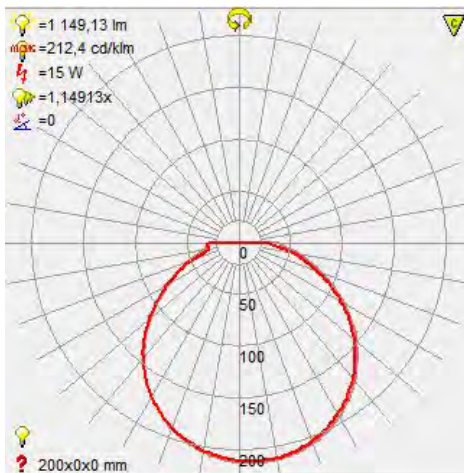

Photometric Diagram