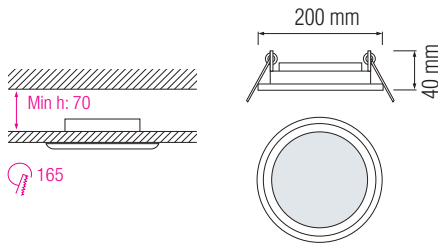

LED DOWNLIGHT

Product&Family Code: 016 016 0015

CLARA-15

Technical Drawing

Technical Data	
Voltage (V)	100-265V
Product Wattage (W)	15
Equivalence with incandescent lamp	120
Colour Render Index (Ra)	>Ra70
Colour Temperature (K)	3000K / 4200K / 6400K
Materials	Aluminium Die Casting Body
Protection Class	II
Dimmable	No
EEI	A to A++
Warm-up time up to 60 % of the full light output	Instant Full Light
Luminous Flux (lm)	1150
Luminous Efficacy (lm/W)	76
Rated Life (hrs) ⌚	30.000
IP Rating	20
Power Factor	>0.5
Beam Angle	120°
Starting Time	<0.2s
Number of ON-OFF cycling	x25.000

Photometric Diagram

Applications

- Airport, Bathroom, Bedroom, Car Park, Cinema, Gallery, Hospital, Hotel, Kitchen, Museum etc.

Features

- High Lumen and CRI, Good quality & Constant Current driver.
- High heat dissipation, low carbon and environmental protection.
- SMD LED Lamp Base.
- Aluminum Die Casting Body